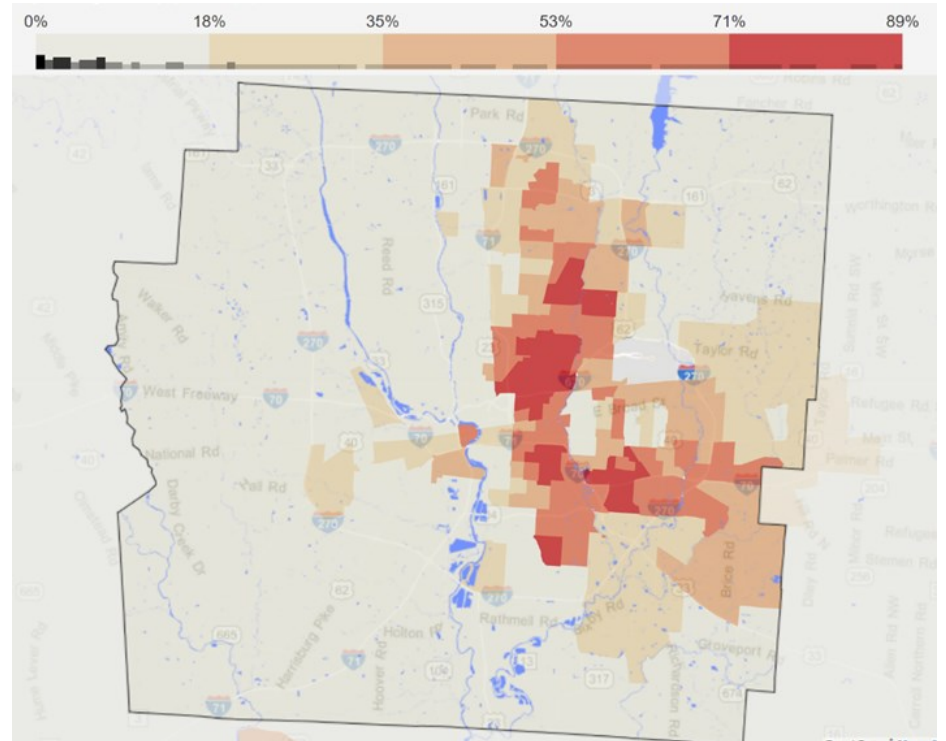

# Map Comparison

The Home Owners' Loan Corporation  
Residential Security Map of Columbus, 1936

Source: The Century Foundation  
<https://tcf.org/content/report/hearing-from-low-wage-working-mothers-how-a-housing-program-in-ohio-connects-children-to-better-schools/>

Franklin County Housing Permitted from  
Base Zoning

\*Multifamily zoning includes condominiums and rental housing

Source: Ohio Housing Finance Agency  
<https://ohiohome.org/news/blog/april-2019/columbus-zoning.aspx>

# Map Comparison

Kirwan Institute Opportunity Index Map,  
Franklin County: 2018-2019

Source: Kirwan Institute for the Study of Race and Ethnicity  
<https://kirwan.maps.arcgis.com/home/webmap/viewer.html?webmap=34534eeec2c94eba83080e9957ce1ef0>

Blacks as a Percentage of the Population  
Map of Race and Ethnicity by Tract in Franklin  
County

Source: Statistical Atlas  
<https://statisticalatlas.com/county/Ohio/Franklin-County/Race-and-Ethnicity>