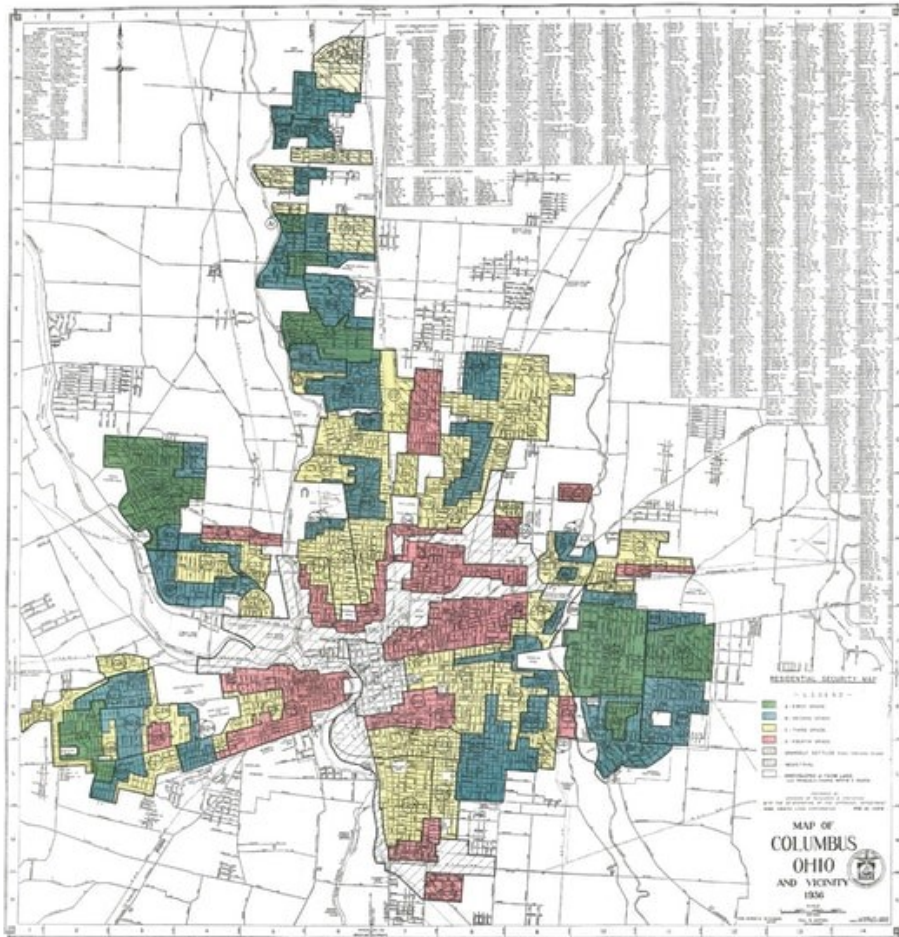

# Map Comparison

The Home Owners' Loan Corporation  
Residential Security Map of Columbus, 1936

Source: The Century Foundation  
<https://tcf.org/content/report/hearing-from-low-wage-working-mothers-how-a-housing-program-in-ohio-connects-children-to-better-schools/>

Franklin County Housing Permitted from  
Base Zoning

\*Multifamily zoning includes condominiums and rental housing

Source: Ohio Housing Finance Agency  
<https://ohiohome.org/news/blog/april-2019/columbus-zoning.aspx>

# Map Comparison

Kirwan Institute Opportunity Index Map,  
Franklin County: 2018-2019

Source: Kirwan Institute for the Study of Race and Ethnicity  
<https://kirwan.maps.arcgis.com/home/webmap/viewer.html?webmap=34534eeec2c94eba83080e9957ce1ef0>

Blacks as a Percentage of the Population  
Map of Race and Ethnicity by Tract in Franklin  
County

Source: Statistical Atlas  
<https://statisticalatlas.com/county/Ohio/Franklin-County/Race-and-Ethnicity>