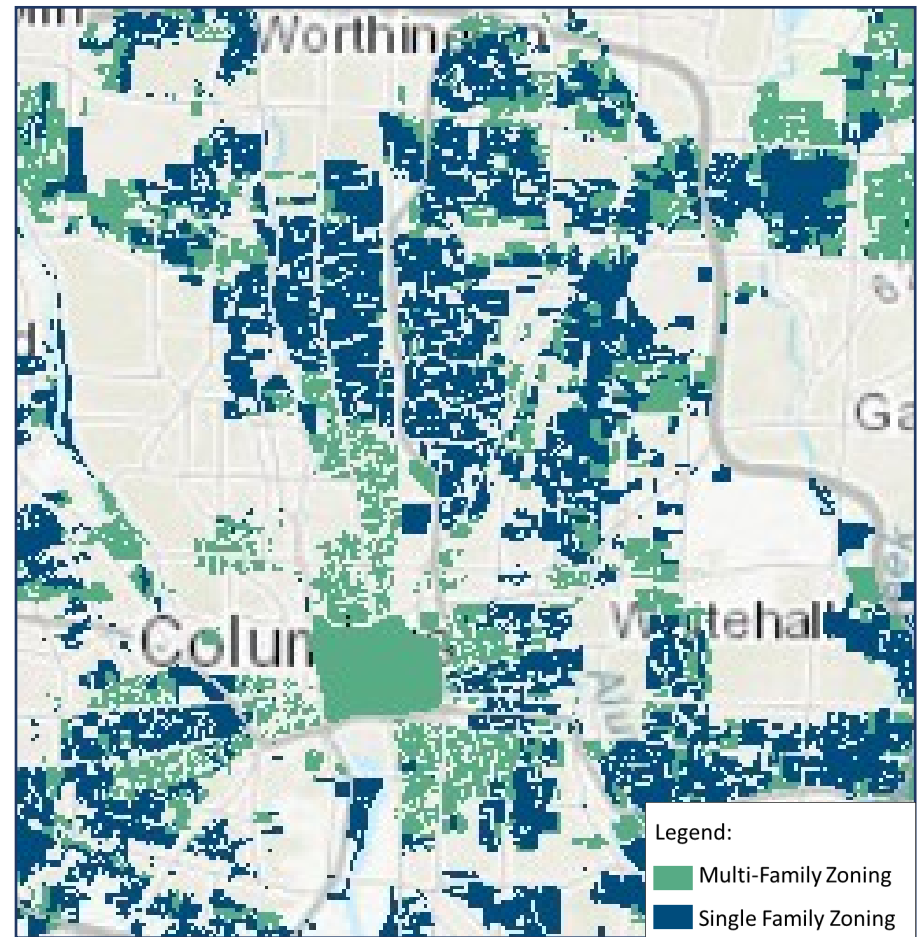

# Map Comparison

The Home Owners' Loan Corporation  
Residential Security Map of Columbus, 1936

Source: The Century Foundation  
<https://tcf.org/content/report/hearing-from-low-wage-working-mothers-how-a-housing-program-in-ohio-connects-children-to-better-schools/>

Franklin County Housing Permitted from  
Base Zoning

\*Multifamily zoning includes condominiums and rental housing

Source: Ohio Housing Finance Agency  
<https://ohiohome.org/news/blog/april-2019/columbus-zoning.aspx>

# Map Comparison

Kirwan Institute Opportunity Index Map,  
Franklin County: 2018-2019

Source: Kirwan Institute for the Study of Race and Ethnicity  
<https://kirwan.maps.arcgis.com/home/webmap/viewer.html?webmap=34534eeec2c94eba83080e9957ce1ef0>

Blacks as a Percentage of the Population  
Map of Race and Ethnicity by Tract in Franklin  
County

Source: Statistical Atlas  
<https://statisticalatlas.com/county/Ohio/Franklin-County/Race-and-Ethnicity>